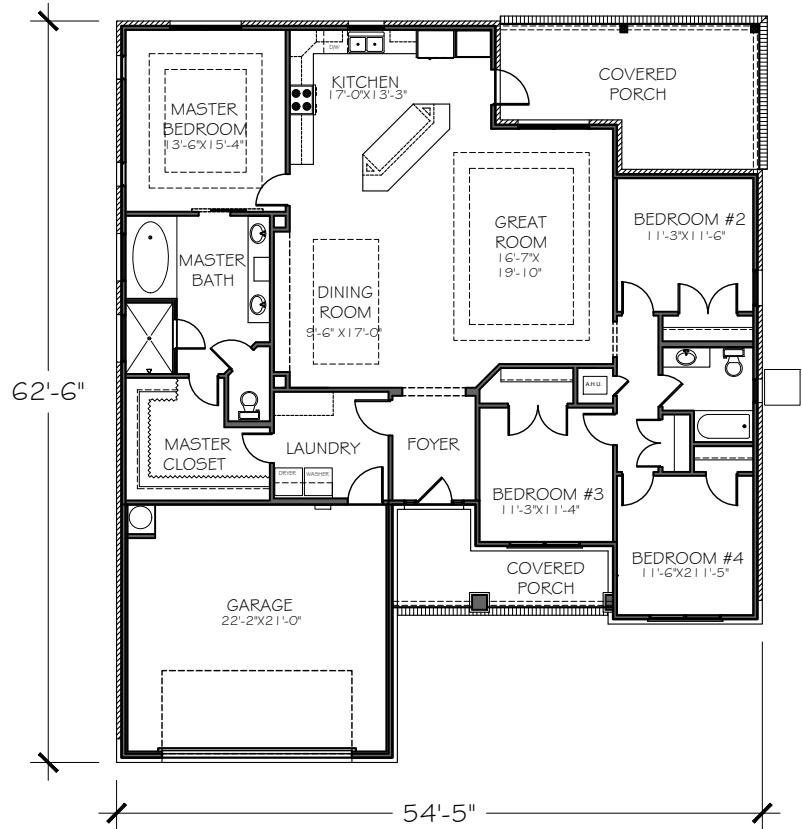

AMERICAN HOUSE PLANS LLC

7552 NAVARRE PARKWAY * SUITE #7 * NAVARRE, FL 32566 * (850) 939-7526

"THE LAREDO"

2086 SQUARE FEET OF LIVING
AREA
3007 OVERALL FOOTPRINT
4 BEDROOMS
2 BATHROOMS

AMERICAN HOUSE PLANS LLC

7552 NAVARRE PARKWAY * SUITE #7 * NAVARRE, FL 32566 * (850) 939-7526

"THE LAREDO"

2086 SQUARE FEET OF LIVING
AREA
3007 OVERALL FOOTPRINT
4 BEDROOMS
2 BATHROOMS

ELEVATION "A"

ELEVATION "B"